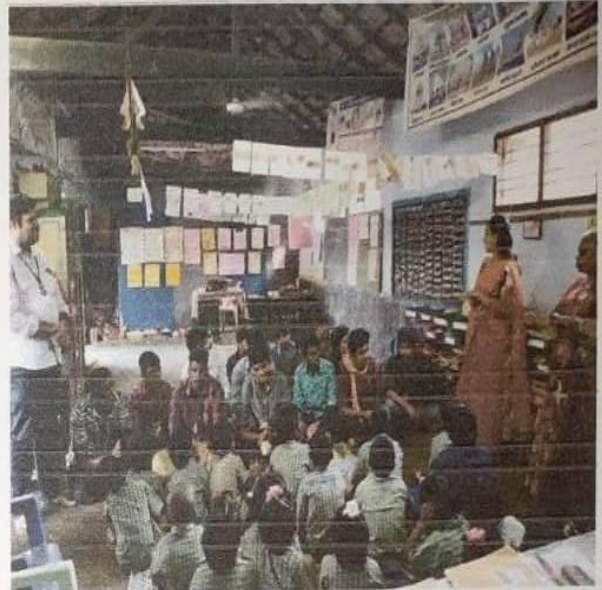

Presenting Aluminium Buckets to the School Students

Interaction with the Students